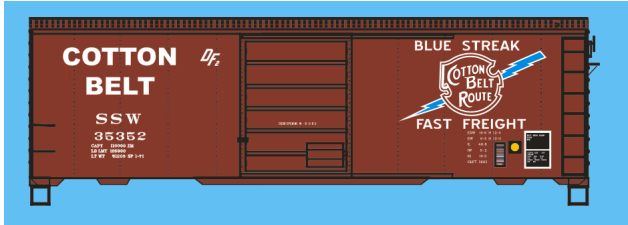

Cotton Belt 40' Boxcar "Fast Freight" Industrial Models 40' Boxcar "Fast Freight" O Scale

IMO-048.gif

Cotton Belt 40' Boxcar "Fast Freight" Industrial Models 40' Boxcar "Fast Freight" O Scale

Rating: Not Rated Yet